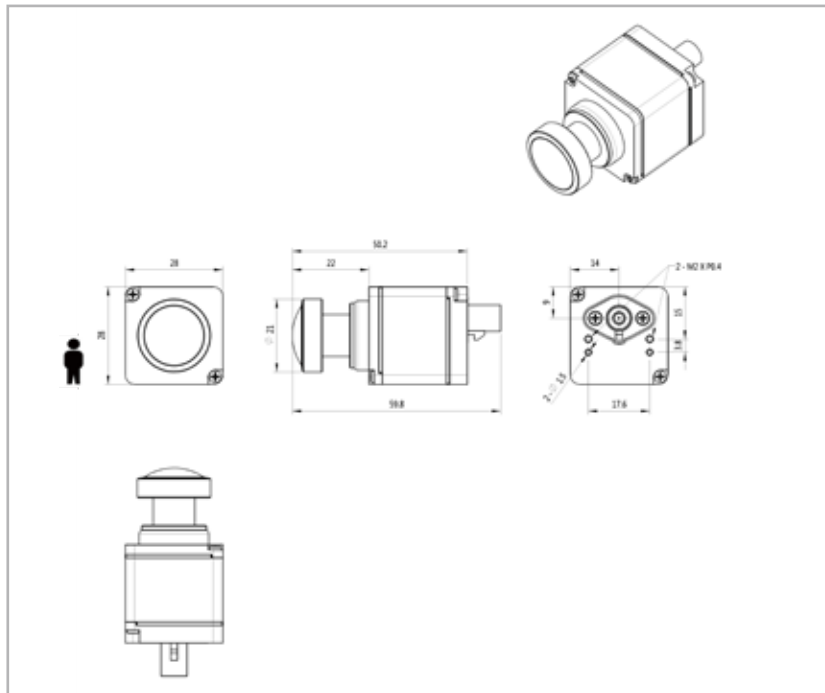

oToCAM264ISP-H61M

oToCAM264ISP-N73M

oToCAM264ISP-C120M

oToCAM264ISP-N186M

Specifications

• General Specifications

Item	Specifications
Image sensor	CMOS (Sony IMX390)
HDR	Supported
LFM	Supported
Optical format	1/2.7"
Pixel size	3.0 μ m (H) \times 3.0 μ m (V)
ISP	Yes
ISP chip	GW5200
Camera output pixel number	2M (1920 (H) \times 1080 (V))
Color filter array	RGGB
Output interface	GMSL2 with POC
Output formats	MIPI 4lane YUV422 8bits UYVY
S/N ratio	48.5 dB
Power source (POC)/ Typical	DC 9~12V/ 9V
Startup time of power in	Within 2000ms (SerDes & ISP initialization)
Frame rate	30 fps (By setting)
Serializer	MAX9295a
Camera current consumption	\leq 165mA @12V/ 25 $^{\circ}$ C
Operating temperature	-40 $^{\circ}$ C ~ +85 $^{\circ}$ C
Storage temperature	-40 $^{\circ}$ C ~ +95 $^{\circ}$ C
Dust/ Waterproof	IP67/ IP69K

• Product Specifications (by models)

Item	oToCAM264ISP-H61M	oToCAM264ISP-N73M	oToCAM264ISP-C120M	oToCAM264ISP-N186M
View angle(H)	63.9°	73°	120.6°	186°
Lens F No.	F1.6	F2.8	F1.4	F2.4
IR cut edge	650nm	650nm	650nm	650nm
DOF/ Object distance	3.0M~inf.@Inf.	1.3M~inf.@inf.	1.0M~inf.@Inf.	0.2M~inf.@50cm
Resolution	TV line Center \geq 600, Corner \geq 500	TBD	TV line Center \geq 600, Corner \geq 500	TV line Center \geq 600, Corner \geq 500
Connector	Amphenol SMB1251Y3-002-TT5GP-50	Amphenol SMB1251Y3-002-TT5GP-50	Amphenol SMB1251Y3-002-TT5GP-50	Amphenol SMB1251Y3-002-TT5GP-50
Dimensions	28*28*44.2 mm (exclude Fakra connector)	28*28*44.5 mm (exclude Fakra connector)	28*28*45.2 mm (exclude Fakra connector)	28*28*50.2 mm (exclude Fakra connector)
Weight	38g	48g	50g	50g

Outline Drawing

• oToCAM264ISP-H61M Mechanical Dimensions

- oToCAM264ISP-N73M Mechanical Dimensions

- oToCAM264ISP-C120M Mechanical Dimensions

- oToCAM264ISP-N186M Mechanical Dimensions

driving easier and safer