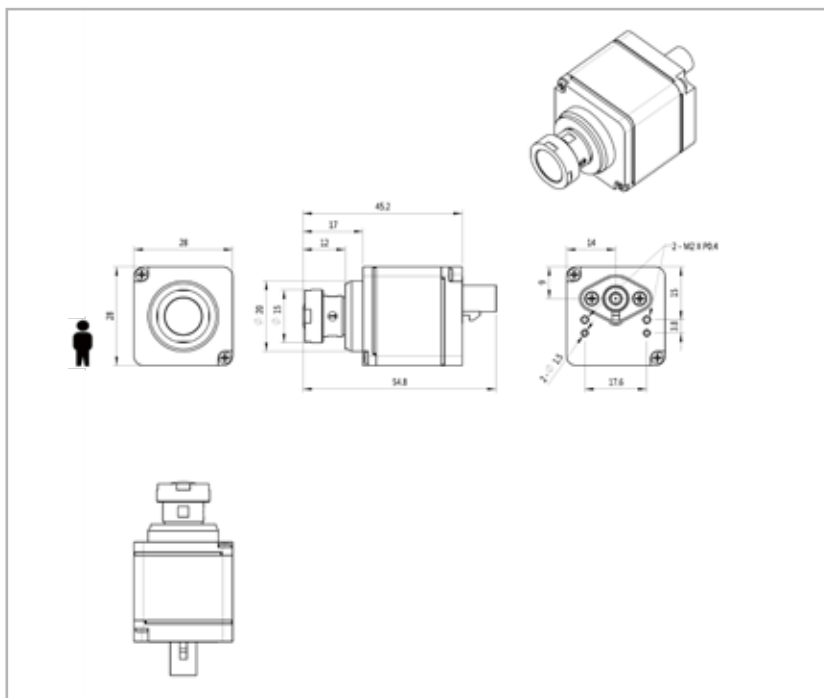

• Product Specifications (by models)

Item	oToCAM264ISP-H61M	oToCAM264ISP-N73M	oToCAM264ISP-C120M	oToCAM264ISP-N186M
View angle(H)	63.9°	73°	120.6°	186°
Lens F No.	F1.6	F2.8	F1.4	F2.4
IR cut edge	650nm	650nm	650nm	650nm
DOF/ Object distance	3.0M~inf.@Inf.	1.3M~inf.@inf.	1.0M~inf.@Inf.	0.2M~inf.@50cm
Resolution	TV line Center \geq 600, Corner \geq 500	TBD	TV line Center \geq 600, Corner \geq 500	TV line Center \geq 600, Corner \geq 500
Connector	Amphenol SMB1251Y3-002-TT5GP-50	Amphenol SMB1251Y3-002-TT5GP-50	Amphenol SMB1251Y3-002-TT5GP-50	Amphenol SMB1251Y3-002-TT5GP-50
Dimensions	28*28*44.2 mm (exclude Fakra connector)	28*28*44.5 mm (exclude Fakra connector)	28*28*45.2 mm (exclude Fakra connector)	28*28*50.2 mm (exclude Fakra connector)
Weight	38g	48g	50g	50g

Outline Drawing

• oToCAM264ISP-H61M Mechanical Dimensions

- oToCAM264ISP-N73M Mechanical Dimensions

- oToCAM264ISP-C120M Mechanical Dimensions

- oToCAM264ISP-N186M Mechanical Dimensions

driving easier and safer