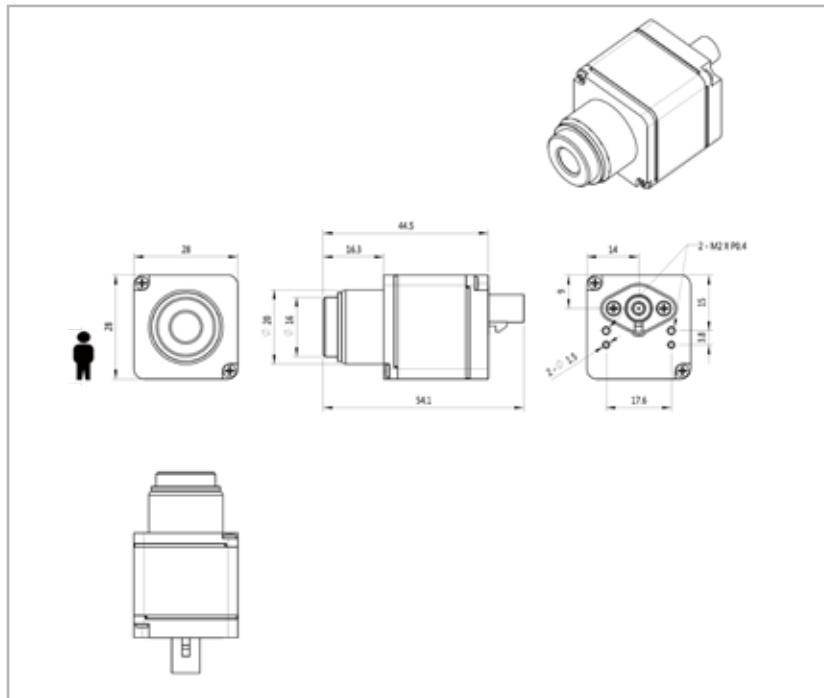

oToCAM264ISP-H61M

oToCAM264ISP-N73M

oToCAM264ISP-C120M

oToCAM264ISP-N186M

Specifications

• General Specifications

Item	Specifications
Image sensor	CMOS (Sony IMX390)
HDR	Supported
LFM	Supported
Optical format	1/2.7"
Pixel size	3.0 μ m (H) \times 3.0 μ m (V)
ISP	Yes
ISP chip	GW5200
Camera output pixel number	2M (1920 (H) \times 1080 (V))
Color filter array	RGGB
Output interface	GMSL2 with POC
Output formats	MIPI 4lane YUV422 8bits UYVY
S/N ratio	48.5 dB
Power source (POC)/ Typical	DC 9~12V/ 9V
Startup time of power in	Within 2000ms (SerDes & ISP initialization)
Frame rate	30 fps (By setting)
Serializer	MAX9295a
Camera current consumption	\leq 165mA @12V/ 25 $^{\circ}$ C
Operating temperature	-40 $^{\circ}$ C ~ +85 $^{\circ}$ C
Storage temperature	-40 $^{\circ}$ C ~ +95 $^{\circ}$ C
Dust/ Waterproof	IP67/ IP69K

• Product Specifications (by models)

Item	oToCAM264ISP-H61M	oToCAM264ISP-N73M	oToCAM264ISP-C120M	oToCAM264ISP-N186M
View angle(H)	63.9°	73°	120.6°	186°
Lens F No.	F1.6	F2.8	F1.4	F2.4
IR cut edge	650nm	650nm	650nm	650nm
DOF/ Object distance	3.0M~inf.@Inf.	1.3M~inf.@inf.	1.0M~inf.@Inf.	0.2M~inf.@50cm
Resolution	TV line Center \geq 600, Corner \geq 500	TBD	TV line Center \geq 600, Corner \geq 500	TV line Center \geq 600, Corner \geq 500
Connector	Amphenol SMB1251Y3-002-TT5GP-50	Amphenol SMB1251Y3-002-TT5GP-50	Amphenol SMB1251Y3-002-TT5GP-50	Amphenol SMB1251Y3-002-TT5GP-50
Dimensions	28*28*44.2 mm (exclude Fakra connector)	28*28*44.5 mm (exclude Fakra connector)	28*28*45.2 mm (exclude Fakra connector)	28*28*50.2 mm (exclude Fakra connector)
Weight	38g	48g	50g	50g

Outline Drawing

• oToCAM264ISP-H61M Mechanical Dimensions

- oToCAM264ISP-N73M Mechanical Dimensions

- oToCAM264ISP-C120M Mechanical Dimensions

- oToCAM264ISP-N186M Mechanical Dimensions

driving easier and safer