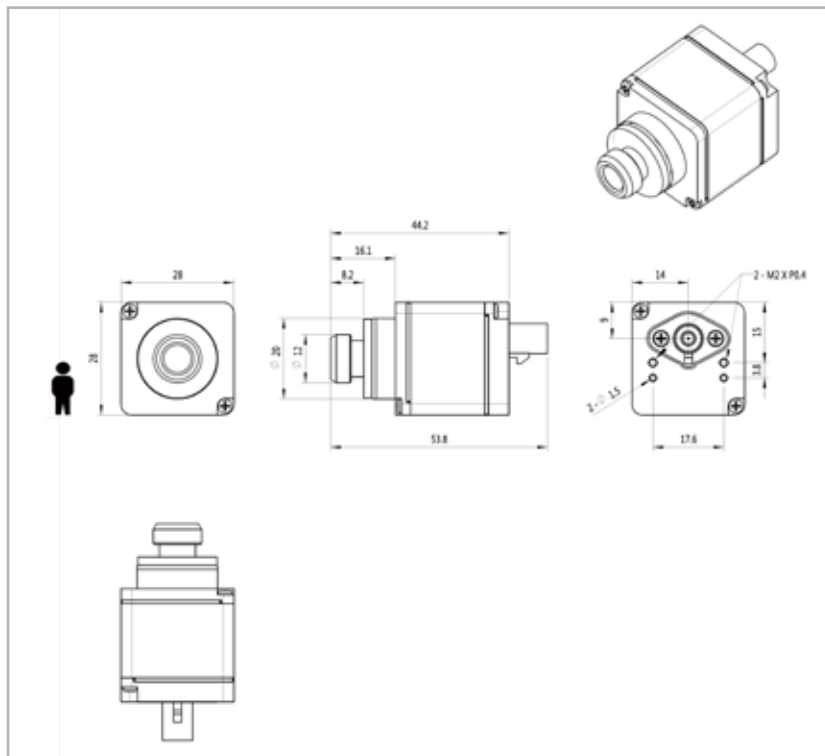

oToCAM264ISP-H61M

oToCAM264ISP-N73M

oToCAM264ISP-C120M

oToCAM264ISP-N186M

Specifications

• General Specifications

Item	Specifications
Image sensor	CMOS (Sony IMX390)
HDR	Supported
LFM	Supported
Optical format	1/2.7"
Pixel size	3.0 μ m (H) \times 3.0 μ m (V)
ISP	Yes
ISP chip	GW5200
Camera output pixel number	2M (1920 (H) \times 1080 (V))
Color filter array	RGGB
Output interface	GMSL2 with POC
Output formats	MIPI 4lane YUV422 8bits UYVY
S/N ratio	48.5 dB
Power source (POC)/ Typical	DC 9~12V/ 9V
Startup time of power in	Within 2000ms (SerDes & ISP initialization)
Frame rate	30 fps (By setting)
Serializer	MAX9295a
Camera current consumption	\leq 165mA @12V/ 25 $^{\circ}$ C
Operating temperature	-40 $^{\circ}$ C ~ +85 $^{\circ}$ C
Storage temperature	-40 $^{\circ}$ C ~ +95 $^{\circ}$ C
Dust/ Waterproof	IP67/ IP69K

• Product Specifications (by models)

Item	oToCAM264ISP-H61M	oToCAM264ISP-N73M	oToCAM264ISP-C120M	oToCAM264ISP-N186M
View angle(H)	63.9°	73°	120.6°	186°
Lens F No.	F1.6	F2.8	F1.4	F2.4
IR cut edge	650nm	650nm	650nm	650nm
DOF/ Object distance	3.0M~inf.@Inf.	1.3M~inf.@inf.	1.0M~inf.@Inf.	0.2M~inf.@50cm
Resolution	TV line Center \geq 600, Corner \geq 500	TBD	TV line Center \geq 600, Corner \geq 500	TV line Center \geq 600, Corner \geq 500
Connector	Amphenol SMB1251Y3-002-TT5GP-50	Amphenol SMB1251Y3-002-TT5GP-50	Amphenol SMB1251Y3-002-TT5GP-50	Amphenol SMB1251Y3-002-TT5GP-50
Dimensions	28*28*44.2 mm (exclude Fakra connector)	28*28*44.5 mm (exclude Fakra connector)	28*28*45.2 mm (exclude Fakra connector)	28*28*50.2 mm (exclude Fakra connector)
Weight	38g	48g	50g	50g

Outline Drawing

• oToCAM264ISP-H61M Mechanical Dimensions

- oToCAM264ISP-N73M Mechanical Dimensions

- oToCAM264ISP-C120M Mechanical Dimensions

- oToCAM264ISP-N186M Mechanical Dimensions

driving easier and safer